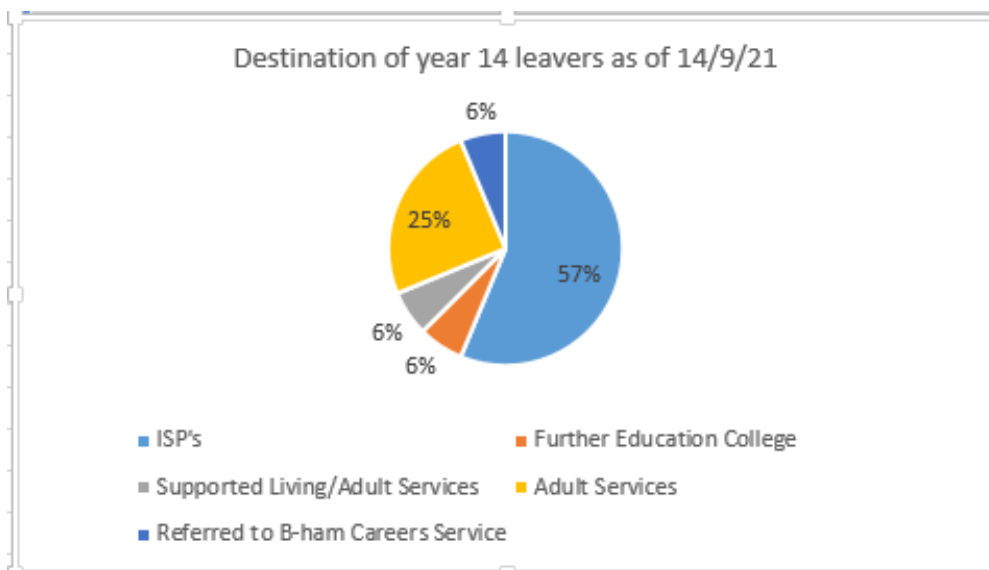

We at Calthorpe are proud of our leavers and we enjoy keeping in contact with them and their continued development. Our leavers tend to move on to a wide range of destinations that are appropriate to their needs. Below is a summary of where our leavers went last academic year:

Data Analysis of year 14 leaver destinations – Academic Year 2020-2021

Below is our data summarising our leaver's destinations post 19 for the three previous academic years:

Destinations post 19	Jul-19	Jul-20	Jul-21
Further Education		51%	6%
ISP	64%	6%	57%
Employment	4.50%		
Adult Services	27%	43%	25%
Supporting Living/Adult Services			6%
Awaiting offer from FE/SENAR			6%
Moved Authority	4.50%		