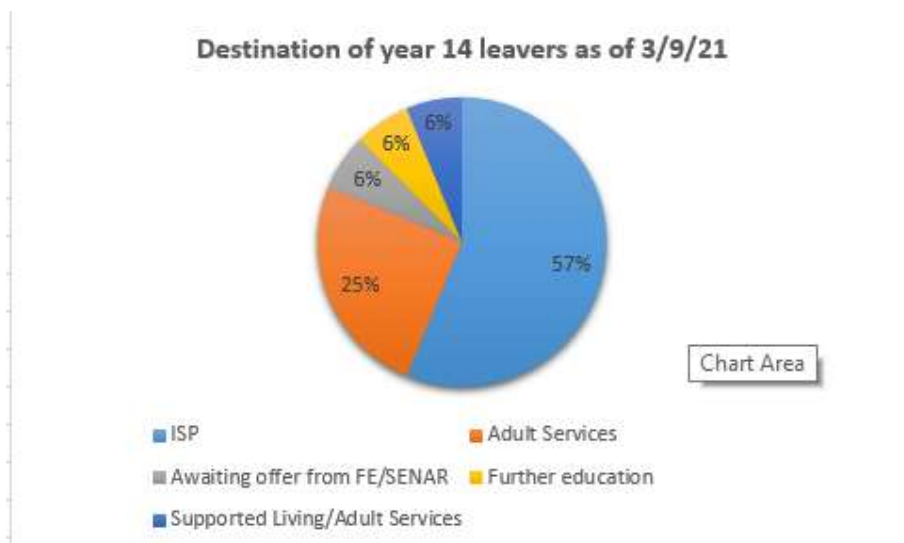

We at Calthorpe are proud of our leavers and we enjoy keeping in contact with them and their continued development. Our leavers tend to move on to a wide range of destinations that are appropriate to their needs. Below is a summary of where our leavers went last academic year:

Data Analysis of year 14 leaver destinations – Academic Year 2020-2021

Below is our data summarising our leaver's destinations post 19 for the three previous academic years:

Destinations post 19	Jul-19	Jul-20	Jul-21
Further Education		51%	6%
ISP	64%	6%	57%
Employment	4.50%		
Adult Services	27%	43%	25%
Supporting Living/Adult Services			6%
Awaiting offer from FE/SENAR			6%
Moved Authority	4.50%		