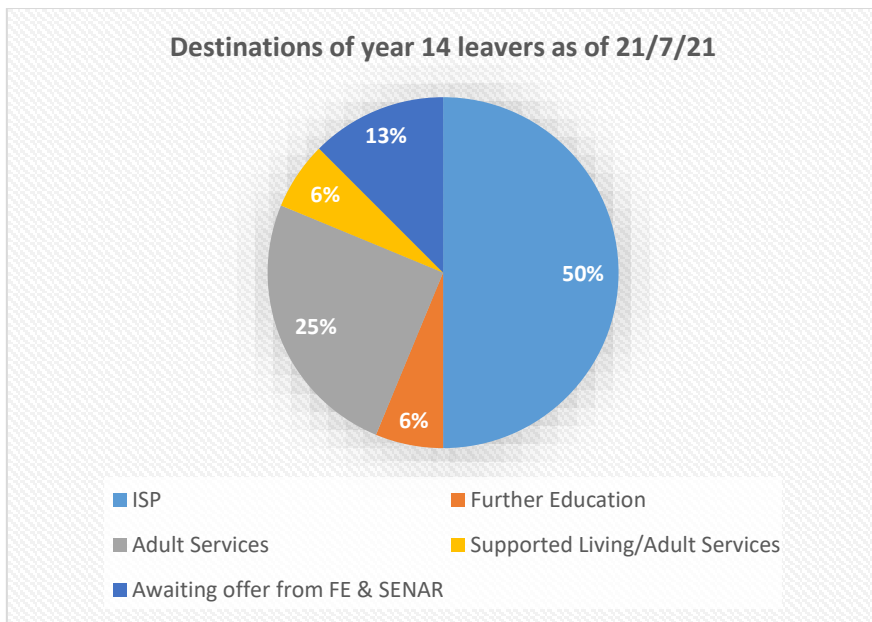

We at Calthorpe are proud of our leavers and we enjoy keeping in contact with them and their continued development. Our leavers tend to move on to a wide range of destinations that are appropriate to their needs. Below is a summary of where our leavers went last academic year:

Data Analysis of year 14 leaver destinations – Academic Year 2020-2021

Below is our data summarising our leaver's destinations post 19 for the three previous academic years:

Destinations post 19	Jul-19	Jul-20	Jul-21
Further Education		51%	6%
ISP	64%	6%	57%
Employment	4.50%		
Adult Services	27%	43%	25%
Supporting Living/Adult Services			6%
Awaiting offer from FE/SENAR			6%
Moved Authority	4.50%		