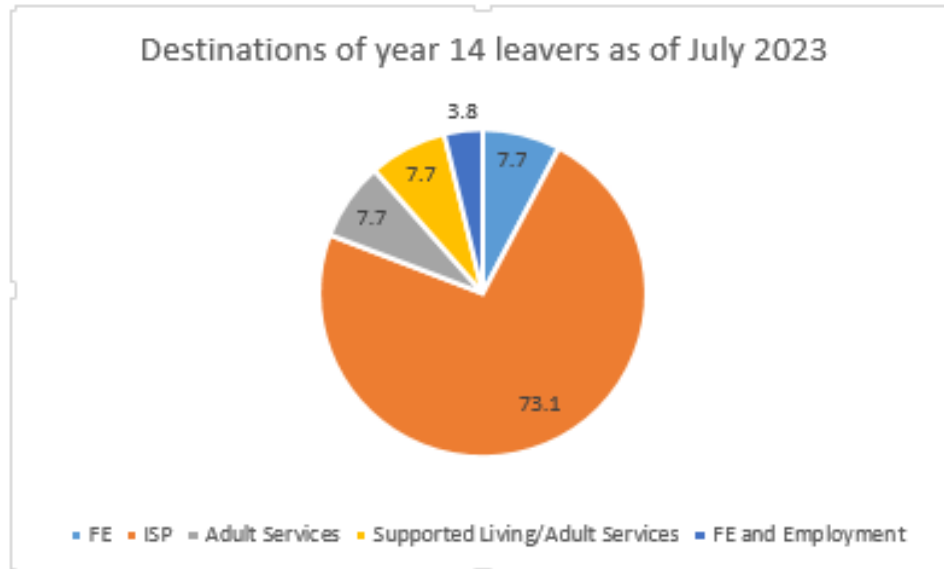

Data Analysis of year 14 leaver’s destinations – Academic Year 2022-2023

Please see below summary of where our leavers went last academic year post Calthorpe:

Below is our data summarising our leaver’s destinations post 19 from previous academic years:

Destinations	Jul-19 %	Jul-20 %	Jul-21 %	Jul-22 %	Jul-23 %
FE		51	6	6	7.7
ISP	64	6	57	67	73.1
Adult Services	27	43	25	12	7.7
Supported Living/Adult Services			6	9	7.7
FE and Employment				6	3.8
Employment	4.5				
Moved Authority	4.5				
Awaiting offer from FE/SENAR			6		