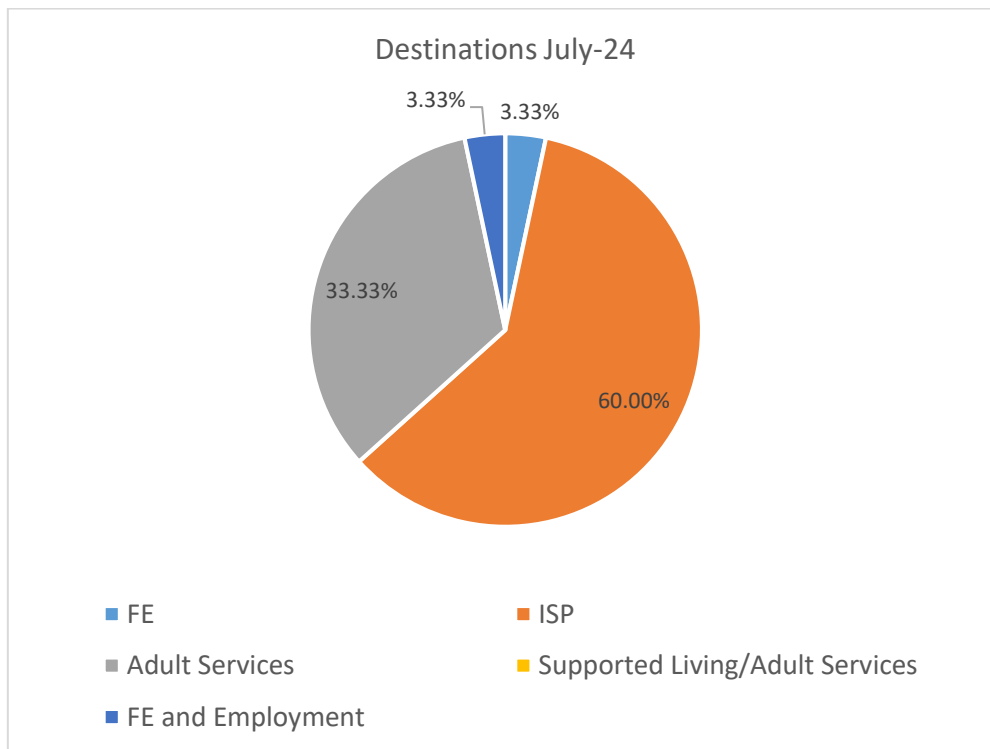

We at Calthorpe are proud of our leavers and we enjoy keeping a track of the continued development they make. Our leavers tend to move on to a wide range of destinations that are appropriate to their needs. Below is a summary of where our leavers went last academic year:

**Data Analysis of year 14 leaver destinations – Academic Year 2023-2024**

Below is our data summarising our leaver’s destinations post 19 for the five previous academic years:

Destinations	Jul-19	Jul-20	Jul-21	Jul-22	Jul-23	Jul-24
	%	%	%	%	%	%
FE		51	6	6	7.70%	3.33%
ISP	64	6	57	67	73.10%	60.00%
Adult Services	27	43	25	12	7.70%	33.33%
Supported Living/Adult Services			6	9	7.70%	
FE and Employment				6	3.80%	3.33%
Employment	4.5					
Moved Authority	4.5					
Awaiting offer from FE/SENAR			6			